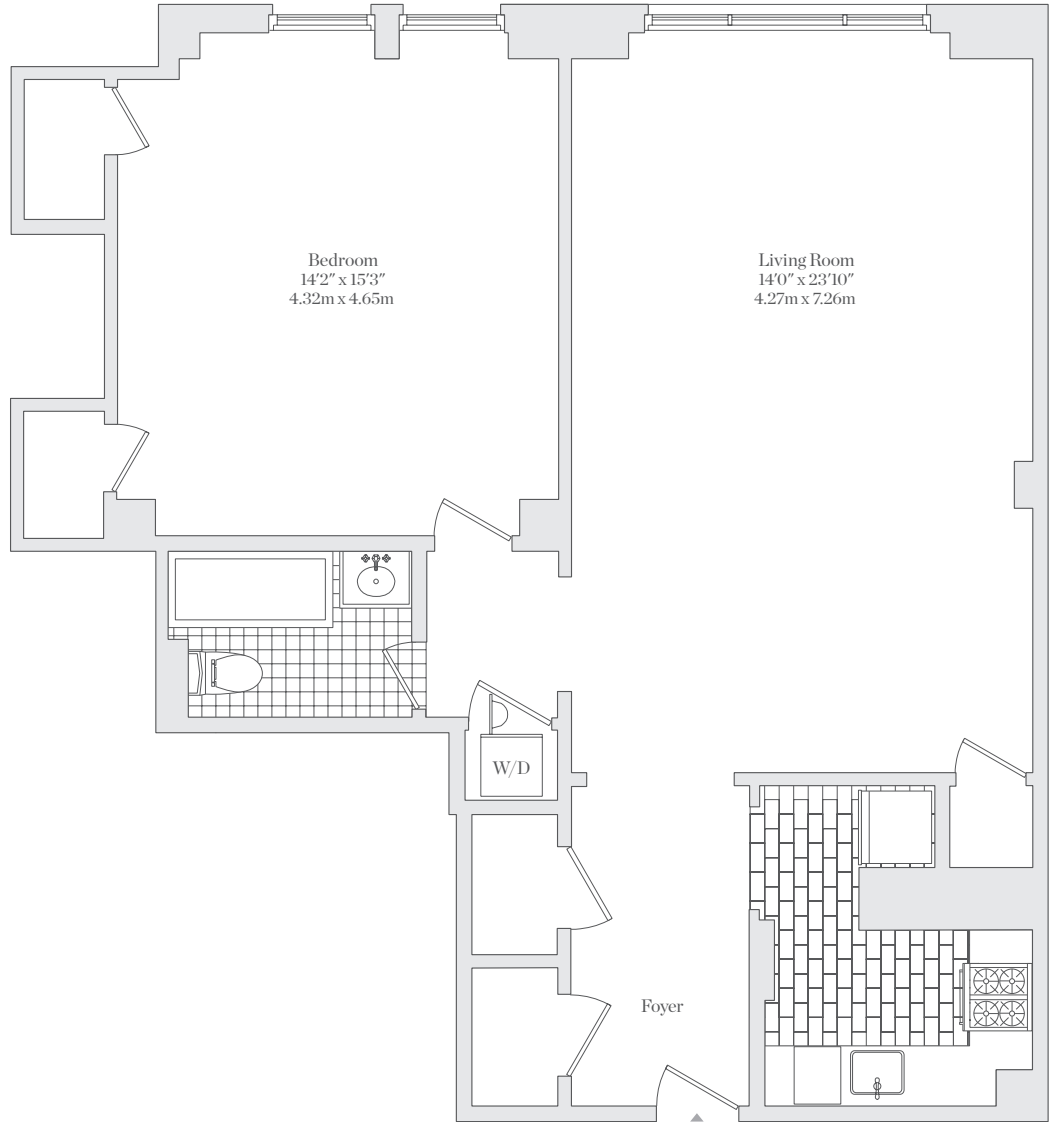

View South

**Sales Center** 530 Park Avenue New York New York 10065 T 212 371 0530 F 212 371 5303 [530parkcondo.com](http://530parkcondo.com)

All dimensions are approximate and subject to construction variances. Plans, layouts, and dimensions may contain minor variations from floor to floor. Sponsor reserves right to make changes in accordance with the terms of the Offering Plan. The complete offering terms are in an Offering Plan available from the Sponsor, File No. CD 110078. We are pledged to the letter and the spirit of U.S. policy for the achievement of equal housing opportunity throughout the Nation. We encourage and support an affirmative advertising and marketing program in which there are no barriers to obtaining housing because of race, color, religion, sex, handicap, familial status or national origin. 🏠