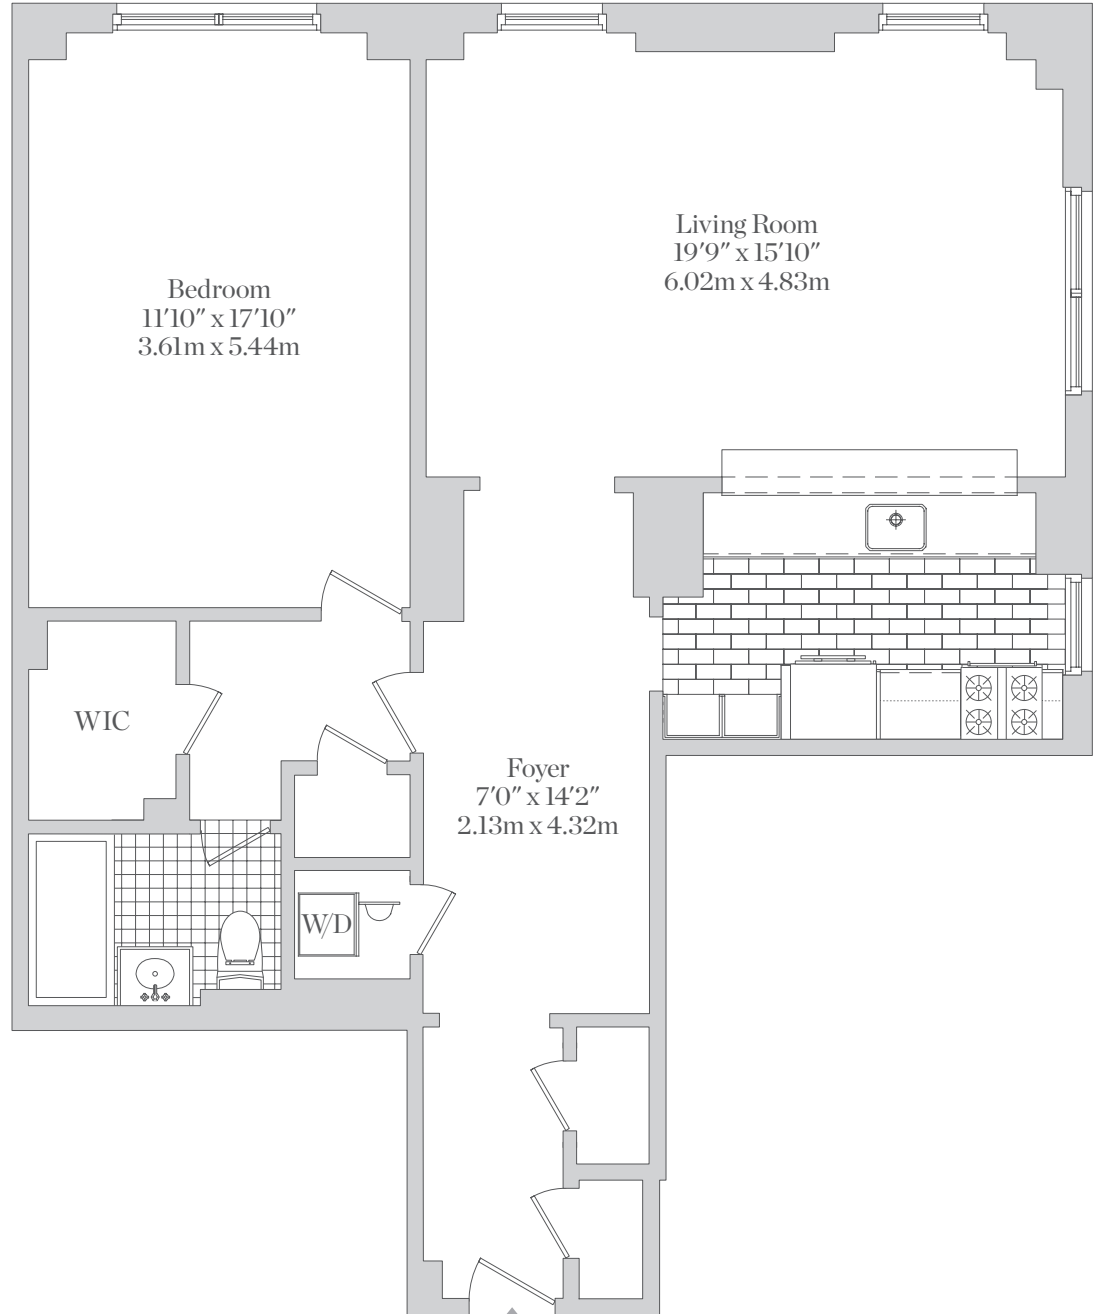

View South

**Sales Center** 530 Park Avenue New York New York 10065 T 212 371 0530 F 212 371 5303 [530parkcondo.com](http://530parkcondo.com)

All dimensions are approximate and subject to construction variances. Plans, layouts, and dimensions may contain minor variations from floor to floor. Sponsor reserves right to make changes in accordance with the terms of the Offering Plan. The complete offering terms are in an Offering Plan available from the Sponsor, File No. CD 110078. We are pledged to the letter and the spirit of U.S. policy for the achievement of equal housing opportunity throughout the Nation. We encourage and support an affirmative advertising and marketing program in which there are no barriers to obtaining housing because of race, color, religion, sex, handicap, familial status or national origin. 🏠